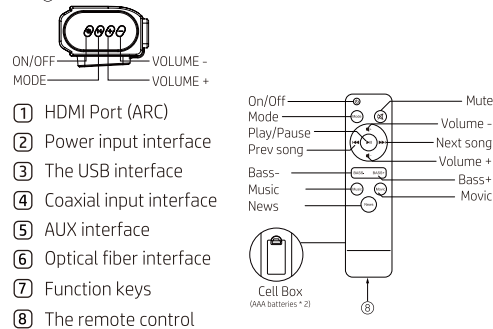

REDRAGON MULTI SOUNDBAR

Janna Redragon 90W powered soundbar for gaming/TV

Redragon 90W powered soundbar for gaming/TV Operating Instructions

Thank you for purchasing the GS815 Multimedia speaker. We recommend that you read the Quick Start guide before using the product in order to better understand the operation method and product features.

Introduction

1. Overview Of The Device

1.1 Features techniques

- Track number 3CH (6 units)
- Frequency response range 10Hz-20KHz
- S/N signal to noise ratio ≤85dB
- THD+N harmonics who really ≤0.5%
- AUX input sensitivity 400mV
- Operating voltage DC 12V/3A
- Bluetooth® version 5.0
- Horn size 52mm-59mm
- Horn impedance 4Ω
- Horn power 15W
- Number of speakers full range *4, Low frequency*2
- leading tone holes 1
- Bluetooth® straight-line transmission range ≥10M

4. Using the Device

- Connect the power adapter to the speaker properly.
- Long press the power button for 3 seconds, and a prompt tone will be played.
- Power on, Mode key: press to switch to Bluetooth® mode, and the voice prompt "Bluetooth® Play Mode" will be displayed. Open the Bluetooth® function of the mobile phone, click Search Bluetooth® device to find "GS815", and click Connect. A connection announcement will be played after the connection is successful.
- When the device is powered on, insert the corresponding connector, HDMI interface/USB card reader /OPTICAL interface /AUX interface /COAXIA interface according to the prompt tone, and the system will play data cable music or transfer file content.
- The remote control needs to be loaded with AAA battery *2 (additional purchase) before use.

5. How to Operate

Function	Status of Speaker	Instructions
ON/OFF	In Music	Long press for 3 seconds to switch the machine on and off
MODE	In Music	Short press the switch BT/HDMI/USB/OPTICAL/AUX/COAXIAL
- Button	In Music	Long press to reduce the volume; Short press on a song
+ Button	In Music	Long press volume plus; Short press the next song