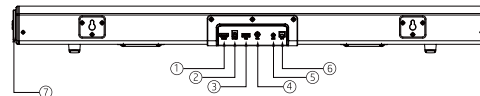

Introduction

1. Overview Of The Device

1.1 Features techniques

- Track number 3CH (6 units)
- Frequency response range 10Hz-20KHz
- S/N signal to noise ratio ≤85dB
- THD+N harmonics who really ≤0.5%
- AUX input sensitivity 400mV
- Operating voltage DC 12V/3A
- Bluetooth® version 5.0
- Horn size 52mm-59mm
- Horn impedance 4Ω
- Horn power 15W
- Number of speakers full range *4, Low frequency*2
- leading tone holes 1
- Bluetooth® straight-line transmission range ≥10M